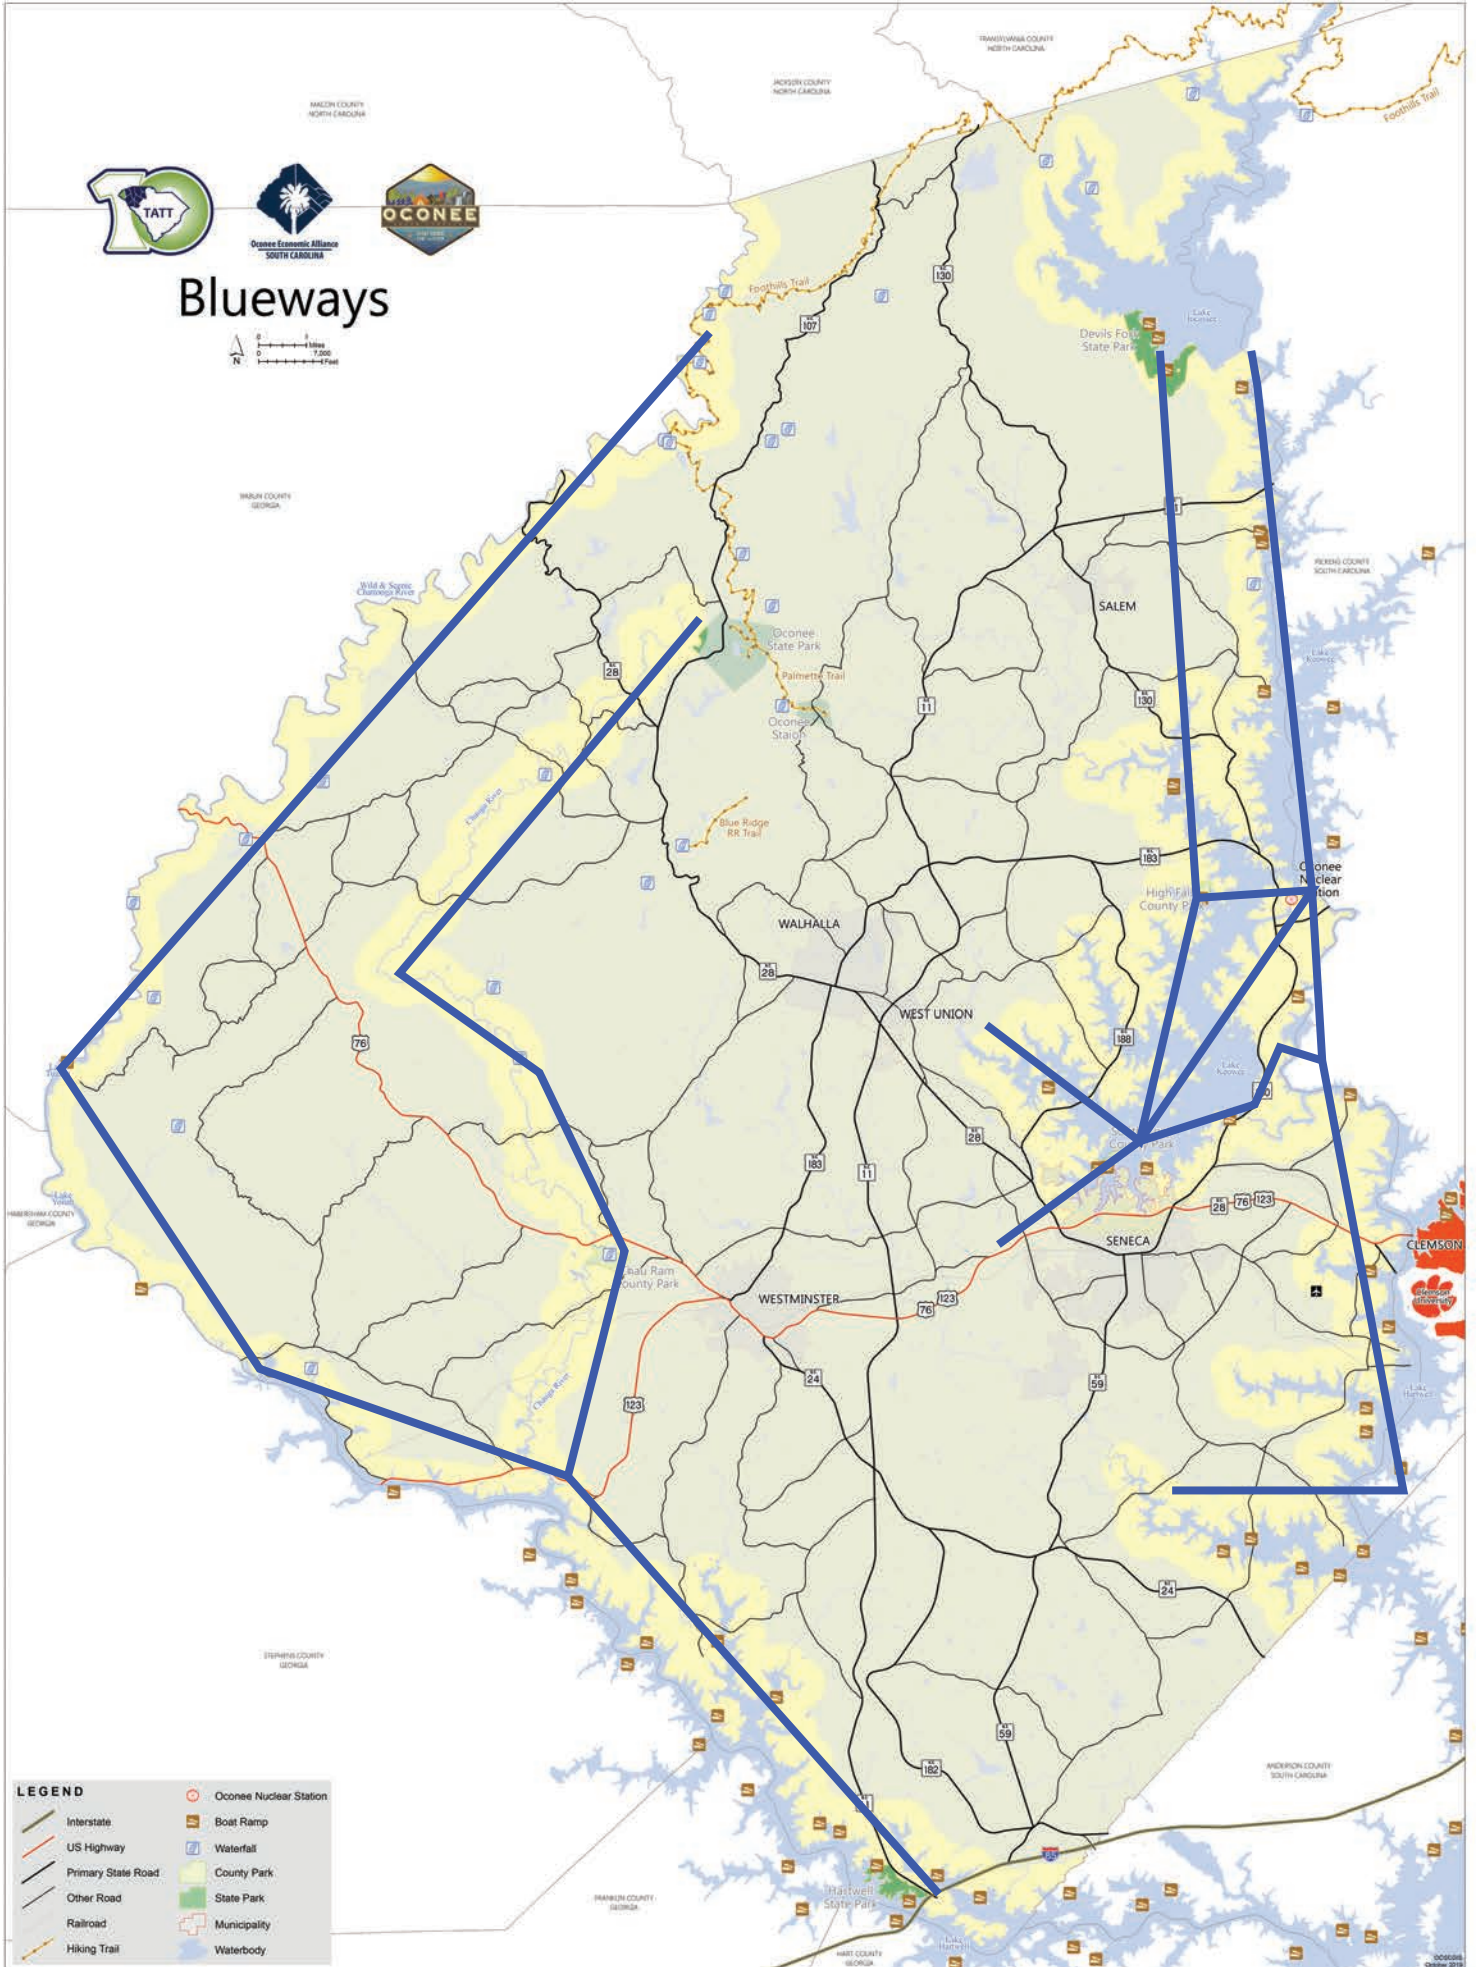

Greenways

LEGEND

Blueways

LEGEND

- Interstate
- US Highway
- Primary State Road
- Other Road
- Railroad
- Hiking Trail
- Oconee Nuclear Station
- Boat Ramp
- Waterfall
- County Park
- State Park
- Municipality
- Waterbody