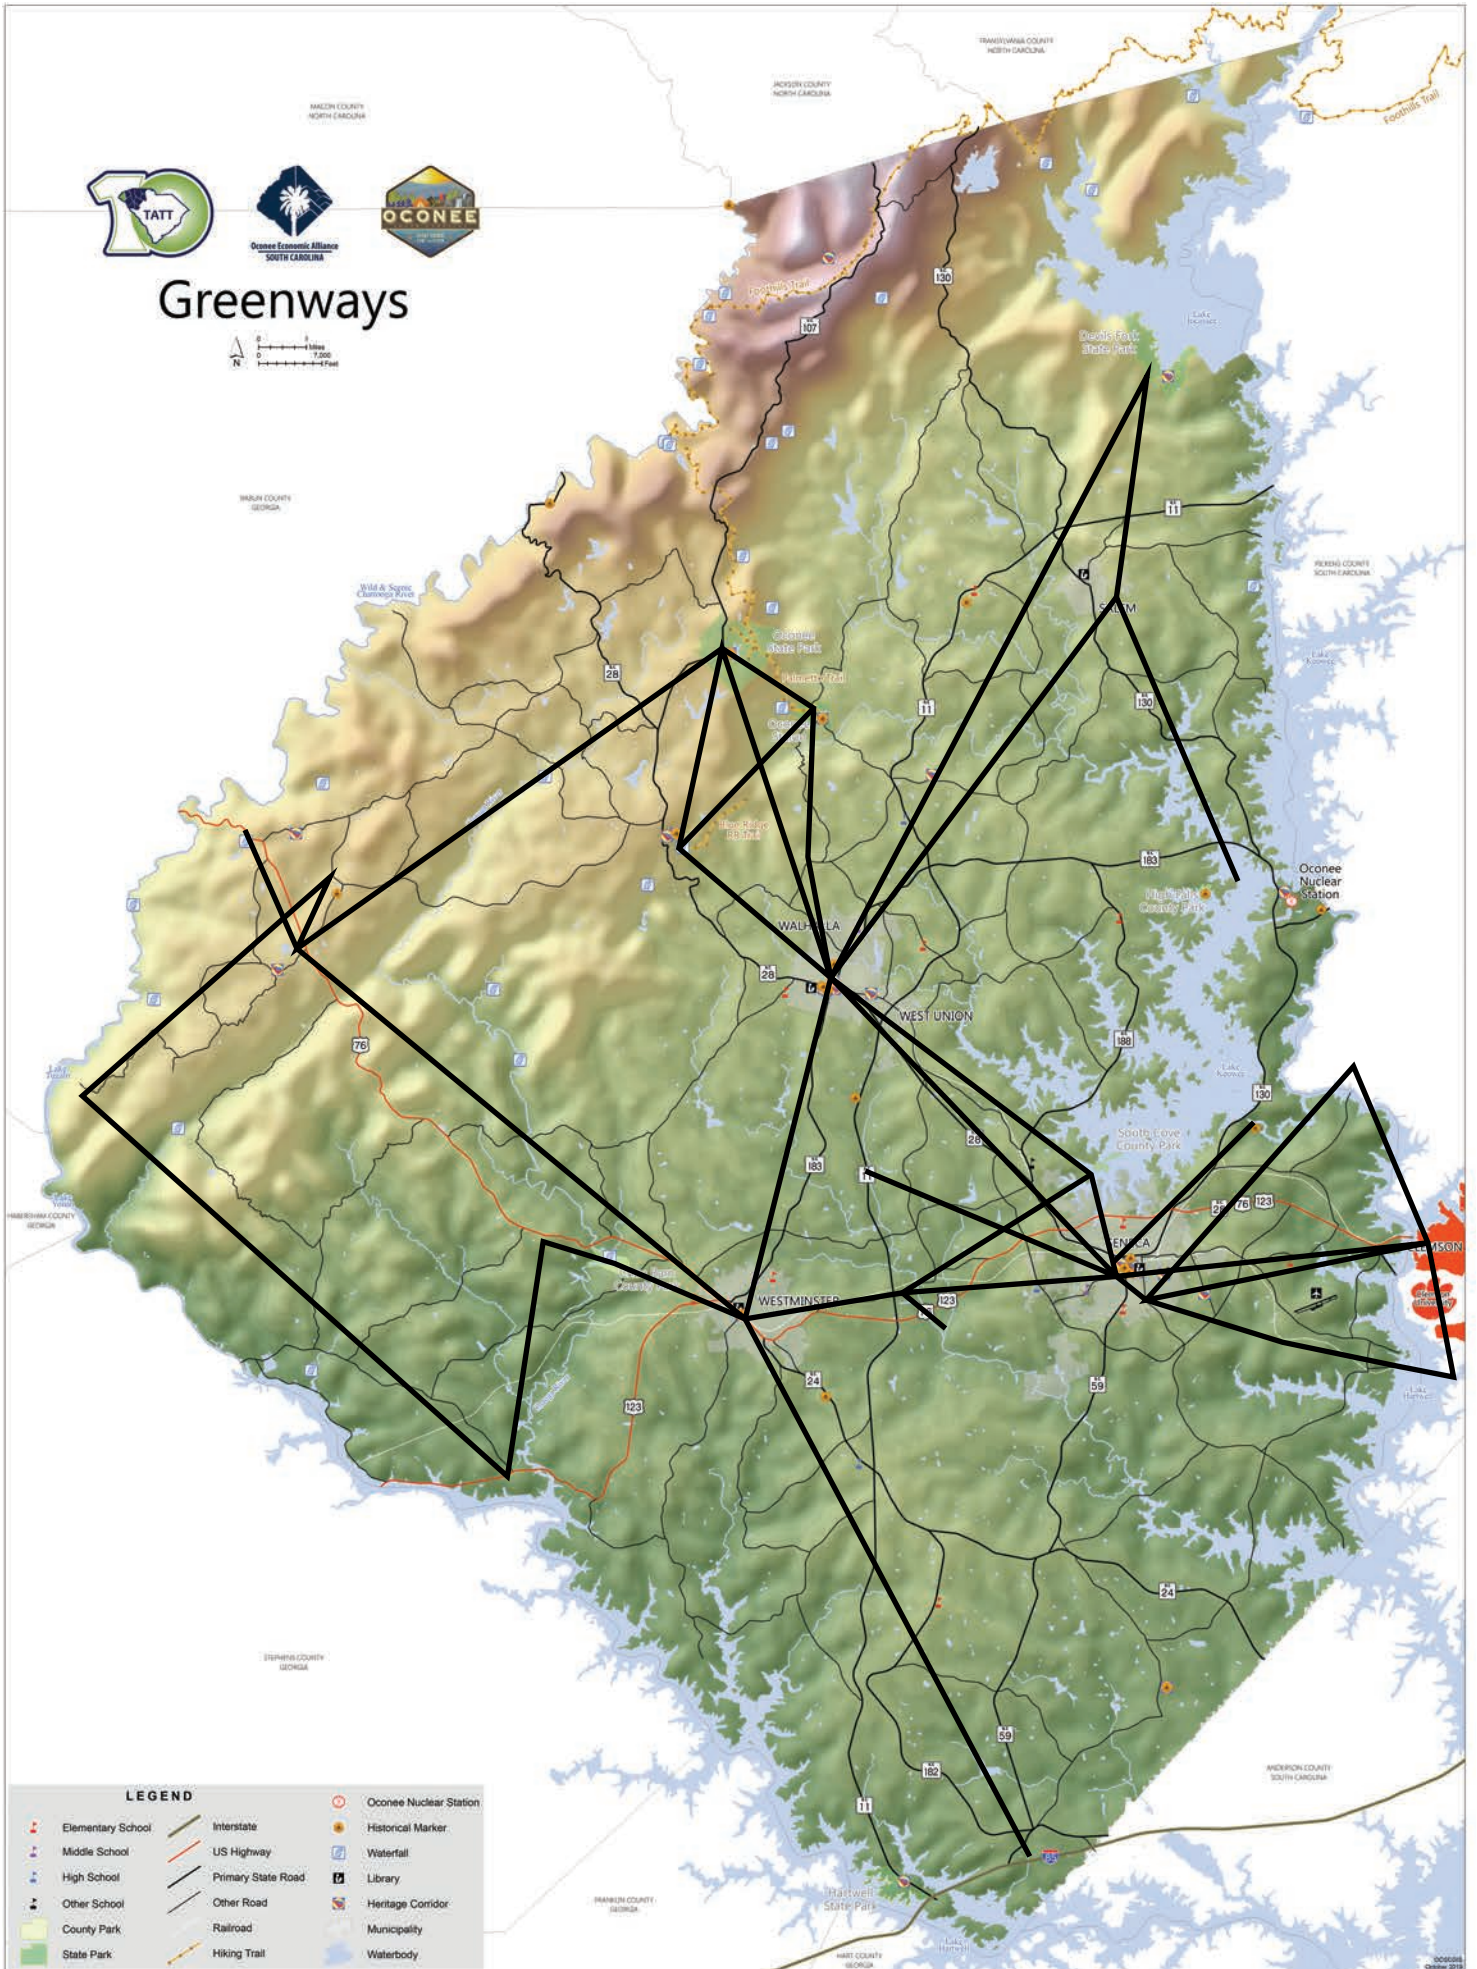

Greenways

LEGEND

Blueways

LEGEND

- Interstate
- US Highway
- Primary State Road
- Other Road
- Railroad
- Hiking Trail
- Oconee Nuclear Station
- Boat Ramp
- Waterfall
- County Park
- State Park
- Municipality
- Waterbody